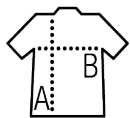

### Style

Straight cut  
Short sleeves  
2 button collar  
7 tone-on-tone button placket  
Left chest pocket

### Available sizes

| Sizes | S     | M     | L     | XL    | XXL   | 3XL   | 4XL   |
|-------|-------|-------|-------|-------|-------|-------|-------|
| A/B   | 77/56 | 78/60 | 79/64 | 80/68 | 81/72 | 82/76 | 83/80 |