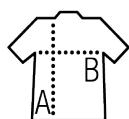

Quality

JERSEY 160 - EXTRA SOFT
100% combed Ringspun cotton
Softek Innovation Process®
Reinforcing tape on neck
Elastane rib collar

Style

Short sleeves
Left shoulder opening with 2 tone on tone
snap fasteners
Cut and sewn

Available sizes

Sizes	3/6 months	6/12 months	12/18 months	18/23 months
cm	60/67 cm	68/74 cm	75/81 cm	82/86 cm
A/B	30/26	33/28	36/30	39/32

Available colours

Packaging

Carton size : 36 x 38 x 20 cm

Weight per carton : 0.00 kg